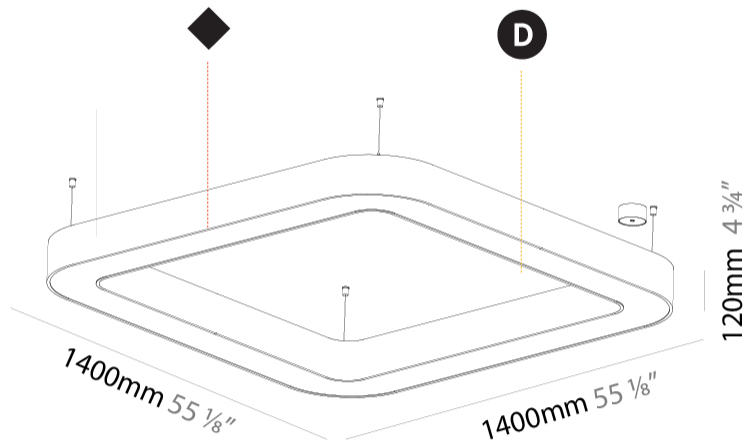

GENERAL

Series: Glorious
Subseries: Glorious Quantum
Brand: Prolicht
Division: Architectural
Mounting Type: Suspension
Mounting Location: Ceiling
Subcategory: Ambient

PHYSICAL

Shape: Square
Length (mm): 1400
Length (in): 55 1/8
Width (mm): 1400
Width (in): 55 1/8
Height (mm): 120
Height (in): 4 3/4
Max. Overall Height (mm): 2120
Max. Overall Height (in): 83 7/16
Light Distribution: Direct
Weight (kg): 17.644
Weight (lbs): 38.82
Diffuser: PMMA - Opal or Micro-Prism
Fixture Finish: SSR / BKV / CWI / CRY / HAB / UFT / ITA / RUA / FTG / MYG / LOD / PUS / FRO / FUP / KIA / POP / BLS / SPG / MEY / GOH / GUM / CHC / COM / ABZ / JAG / OBR / MOS / ROR
Fixture Material: Aluminum

ELECTRICAL

Lamp Type: LED (Zhaga Standard)
Input Wattage (W): 80
Total Output Wattage (W): 64 / 51.2 (3500K)
Dimming: Non-Dimming / Phase Dimming (120Vac only) / 0-10V Dimming
Driver Included: Yes
Driver Location: Integrated
Driver Type: Constant Current - 120 / 277Vac
Driver Class: Class 2
Input Voltage (V): 120 - 277
Constant Current (MA): 350 / 800 (3500K)

LED

Color Temperature (°K): 3000 / 3500 / 4000
Max. Delivered Lumen (lm): 7380 / 7644 / 7800
CRI: >80 CRI
Efficiency (%): 0.65
Lamp Life (hrs): 50000

OPTICAL

RATINGS AND CERTIFICATIONS

Certified By: Certified for North American Standards
IP rating: IP20