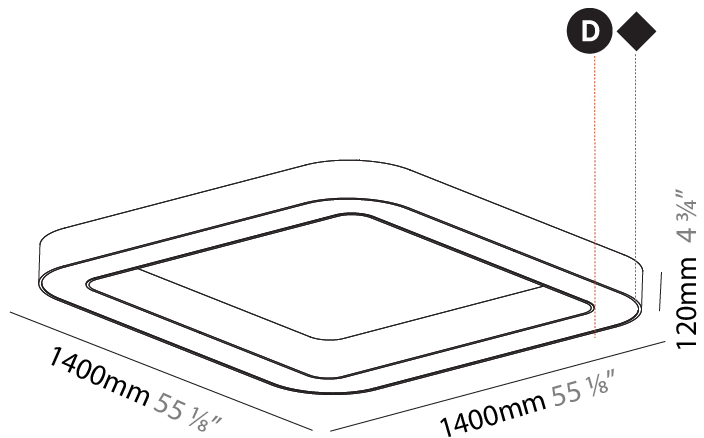

1. To build a product code in our configurator select the specify button on the base model # product page
2. To build a manual product code on this datasheet choose from the options listed below in blue font and add the suffix to the base model #

GENERAL

Series: Glorious
Subseries: Glorious Quantum
Brand: Prolicht
Division: Architectural
Mounting Type: Surface
Mounting Location: Ceiling

PHYSICAL

Length (mm): 1400
Length (in): 55 1/8"
Width (mm): 1400
Width (in): 55 1/8"
Height (mm): 120
Height (in): 4 3/4"
Light Distribution: Direct
Weight (kg): 16.878
Weight (lbs): 37.13
Diffuser: PMMA - Opal or Micro-Prism
Fixture Finish: SSR / BKV / CWI / CRY / HAB / UFT / ITA / RUA / FTG / MYG / LOD / PUS / FRO / FUP / KIA / POP / BLS / SPG / MEY / GOH / GUM / CHC / COM / ABZ / JAG / OBR / MOS / ROR
Fixture Material: Aluminum

ELECTRICAL

Lamp Type: LED (Zhaga Standard)
Input Wattage (W): 80
Total Output Wattage (W): 64 / 51.2 (3500K)
Dimming: Non-Dimming / Phase Dimming (120Vac only) / 0-10V Dimming
Driver Included: Yes
Driver Location: Integrated
Driver Type: Constant Current - 120 / 277Vac
Driver Class: Class 2
Input Voltage (V): 120 - 277
Constant Current (MA): 350 / 800 (3500K)

LED

Color Temperature (°K): 3000 / 3500 / 4000
Max. Delivered Lumen (lm): 7380 / 7644 / 7800
CRI: >80 CRI
Efficiency (%): 65
Lamp Life (hrs): 50000

OPTICAL

RATINGS AND CERTIFICATIONS

Certified By: Certified for North American Standards
IP rating: IP20